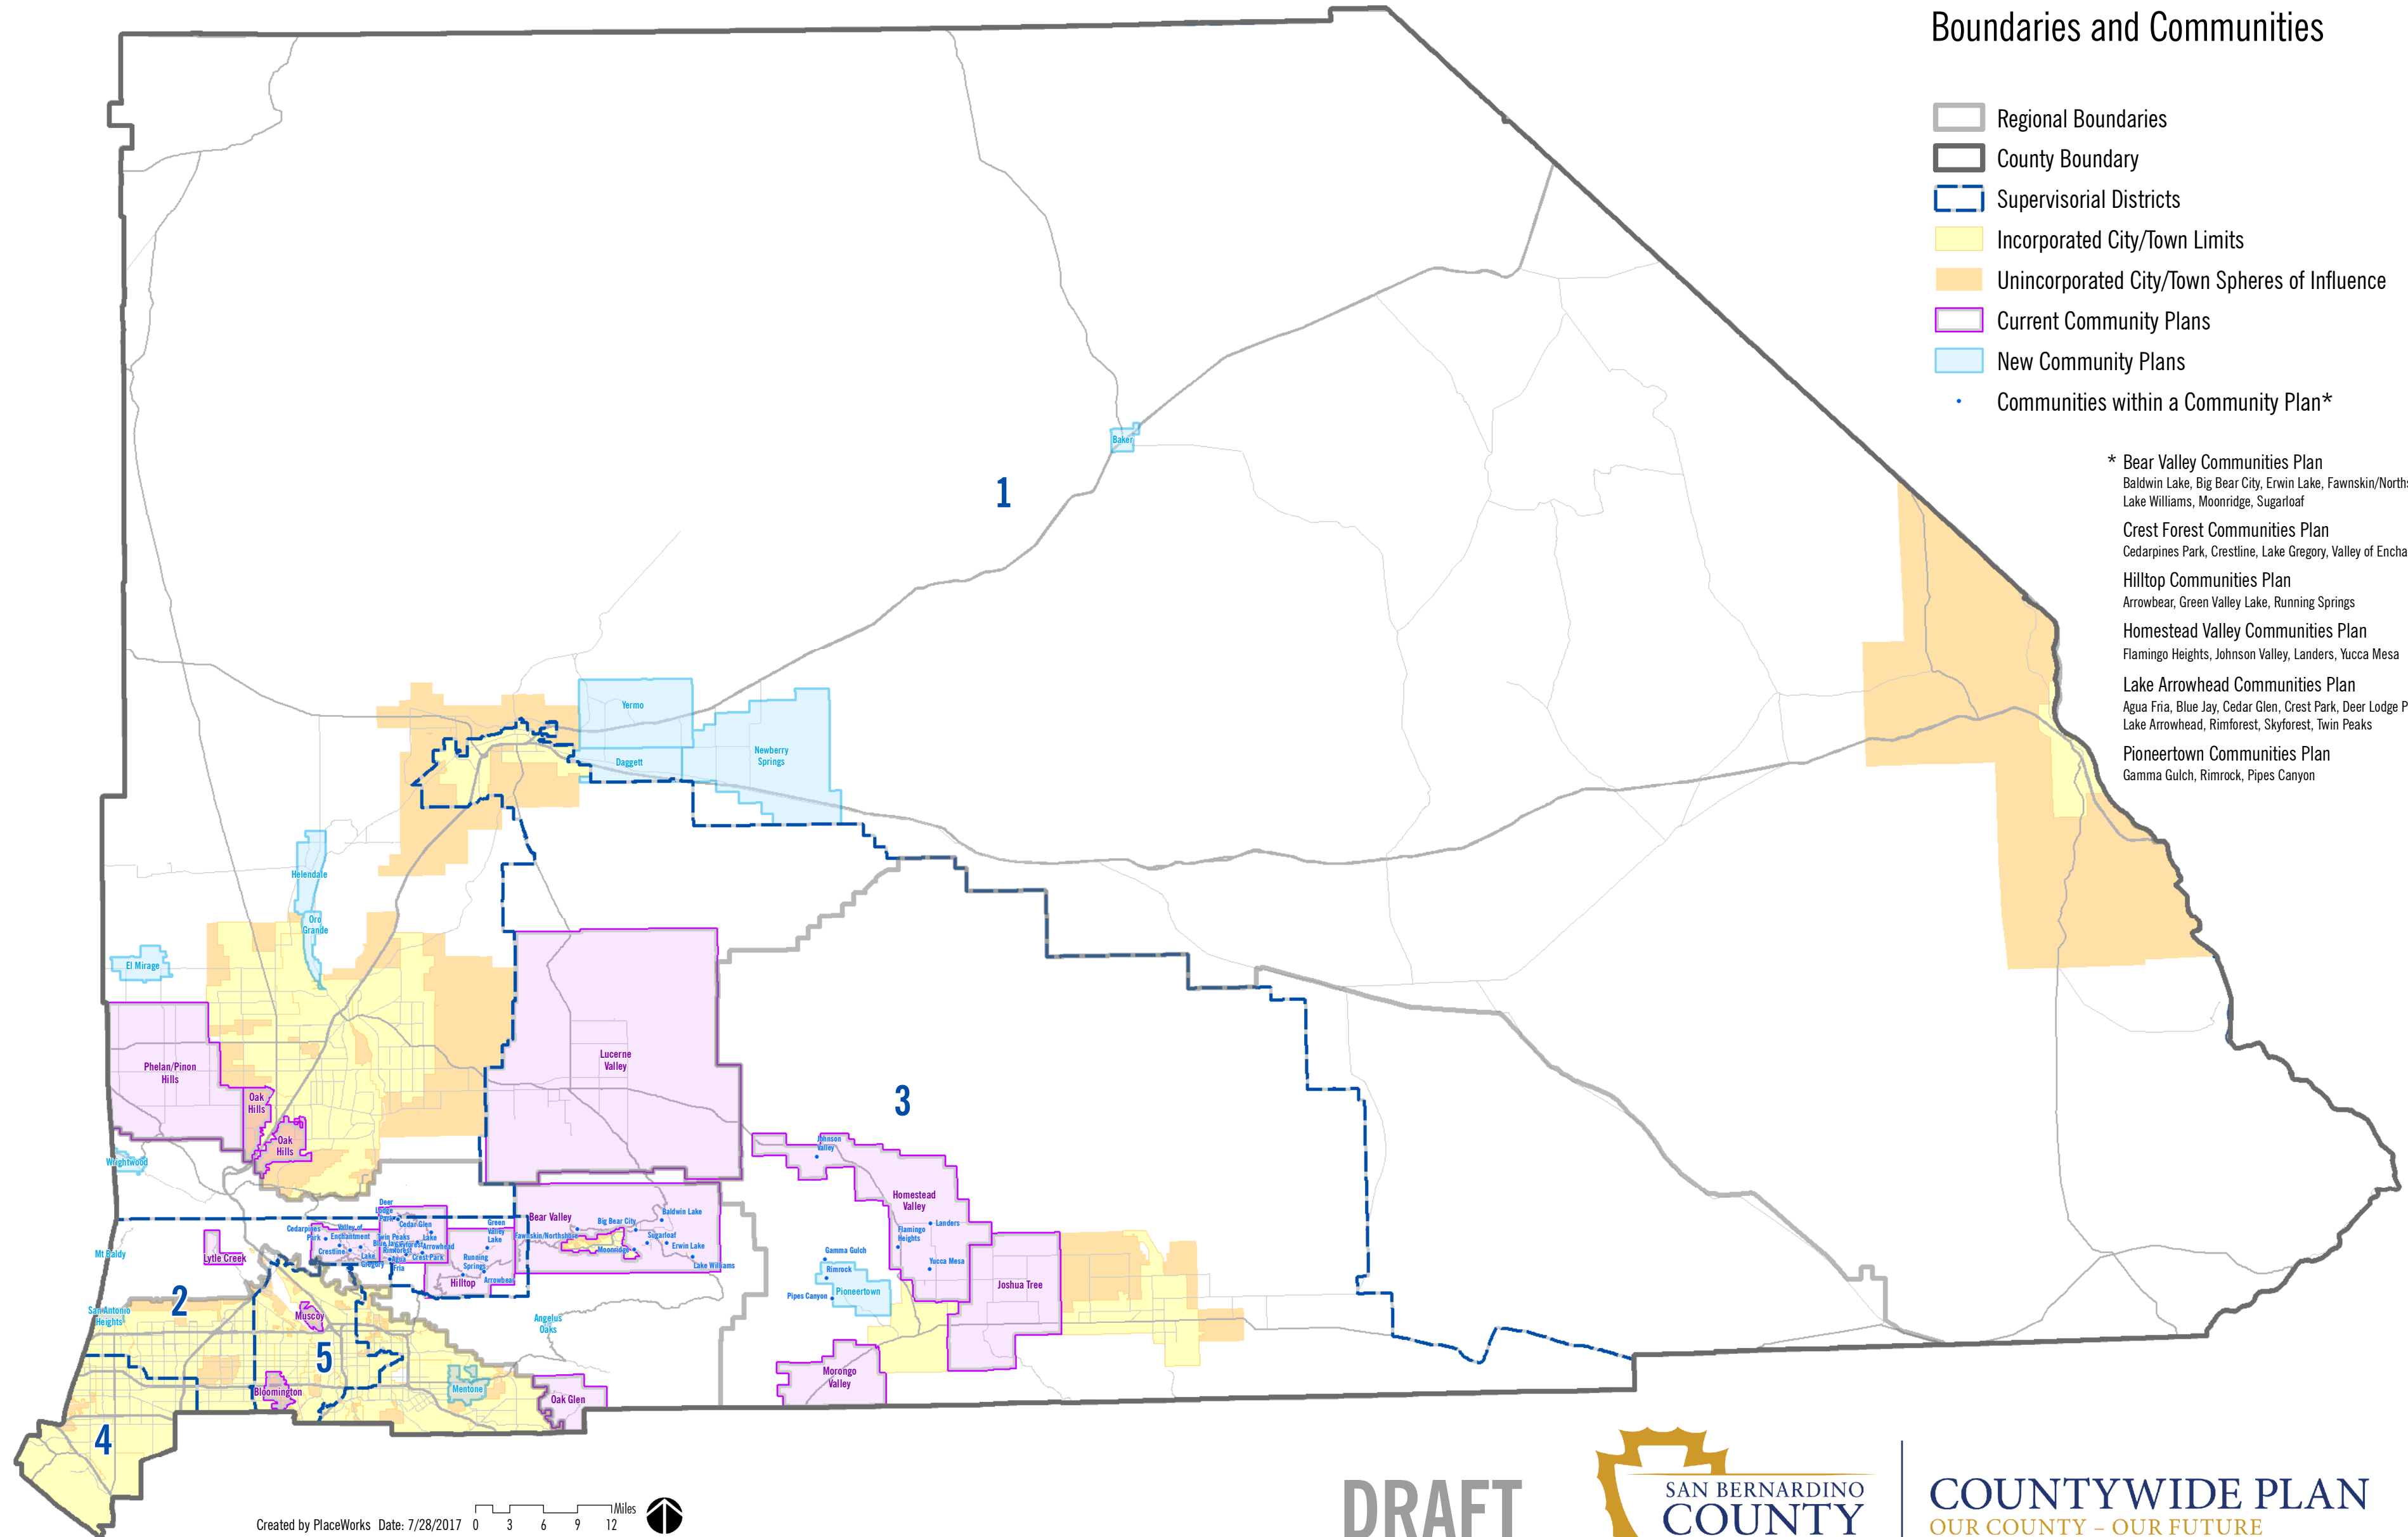

Boundaries and Communities

-  Regional Boundaries
-  County Boundary
-  Supervisorial Districts
-  Incorporated City/Town Limits
-  Unincorporated City/Town Spheres of Influence
-  Current Community Plans
-  New Community Plans
-  Communities within a Community Plan*

- * Bear Valley Communities Plan
Baldwin Lake, Big Bear City, Erwin Lake, Fawnskin/Northshore, Lake Williams, Moonridge, Sugarloaf
- Crest Forest Communities Plan
Cedarpines Park, Crestline, Lake Gregory, Valley of Enchantment
- Hilltop Communities Plan
Arrowbear, Green Valley Lake, Running Springs
- Homestead Valley Communities Plan
Flamingo Heights, Johnson Valley, Landers, Yucca Mesa
- Lake Arrowhead Communities Plan
Agua Fria, Blue Jay, Cedar Glen, Crest Park, Deer Lodge Park, Lake Arrowhead, Rimforest, Skyforest, Twin Peaks
- Pioneertown Communities Plan
Gamma Gulch, Rimrock, Pipes Canyon

Created by PlaceWorks Date: 7/28/2017 0 3 6 9 12 Miles 

DRAFT

COUNTYWIDE PLAN
OUR COUNTY - OUR FUTURE