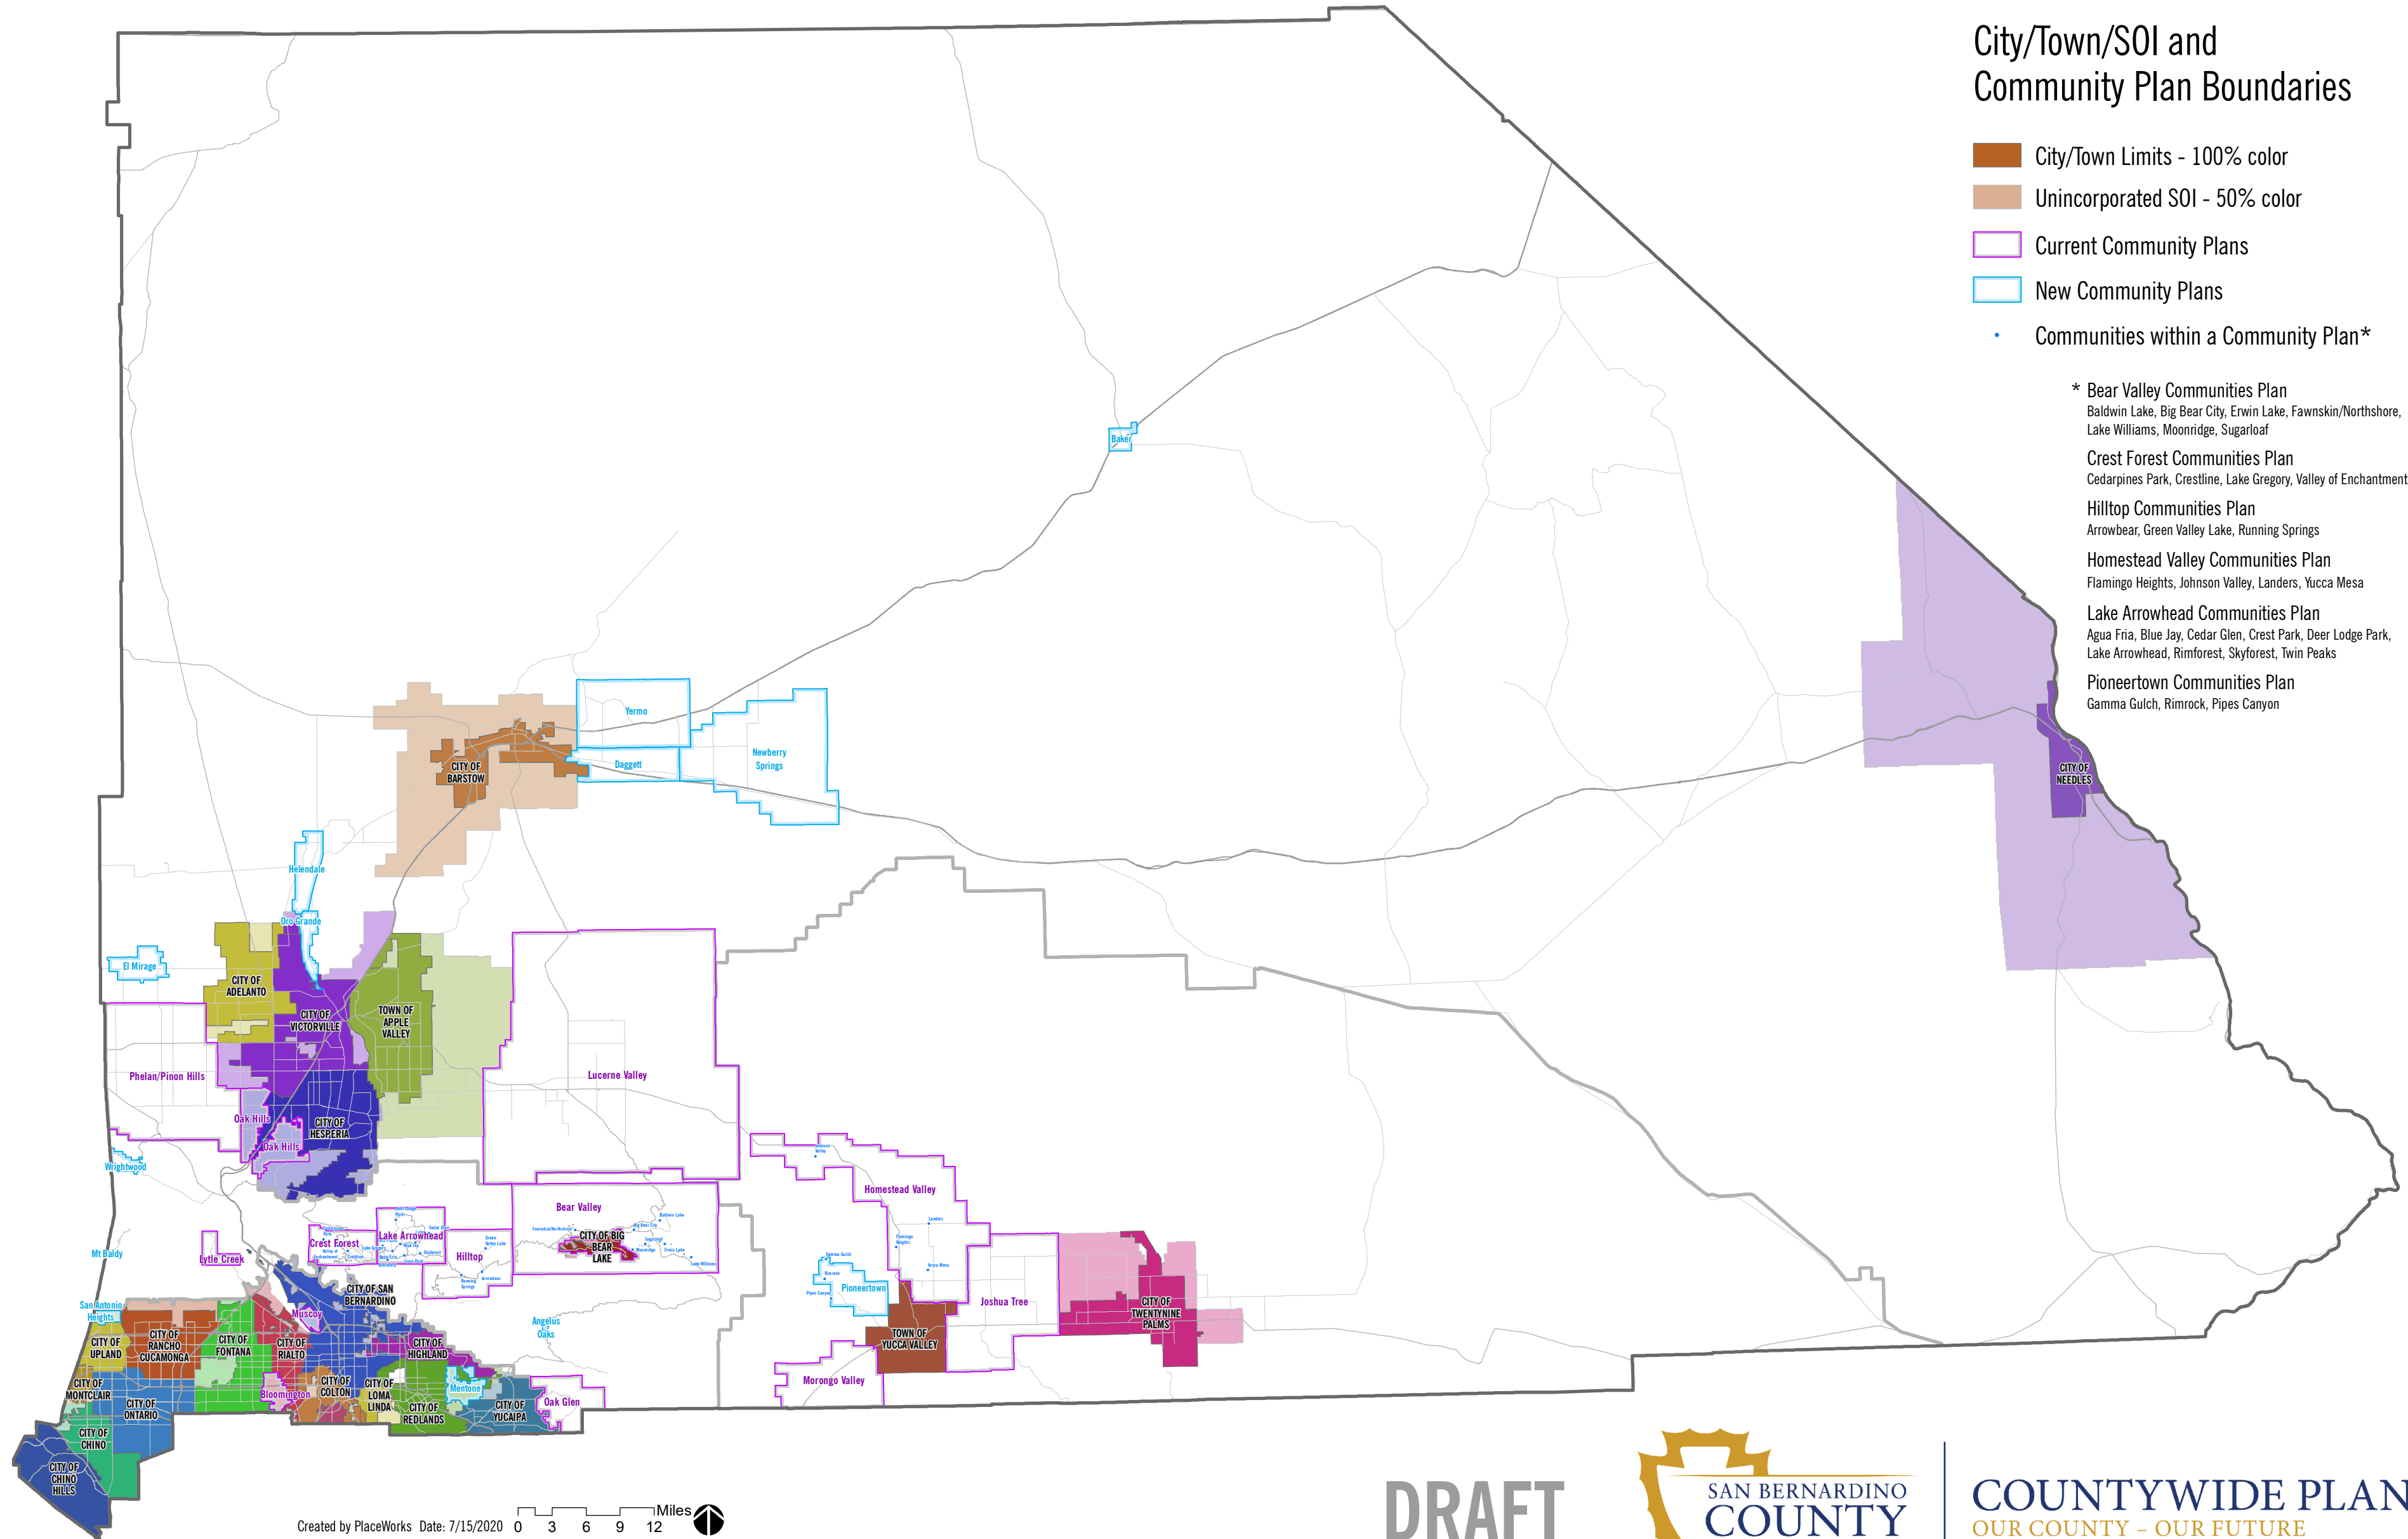

City/Town/SOI and Community Plan Boundaries

- City/Town Limits - 100% color
- Unincorporated SOI - 50% color
- Current Community Plans
- New Community Plans
- Communities within a Community Plan*

- * Bear Valley Communities Plan
Baldwin Lake, Big Bear City, Erwin Lake, Fawnskin/Northshore, Lake Williams, Moonridge, Sugarloaf
- Crest Forest Communities Plan
Cedarpines Park, Crestline, Lake Gregory, Valley of Enchantment
- Hilltop Communities Plan
Arrowbear, Green Valley Lake, Running Springs
- Homestead Valley Communities Plan
Flamingo Heights, Johnson Valley, Landers, Yucca Mesa
- Lake Arrowhead Communities Plan
Agua Fria, Blue Jay, Cedar Glen, Crest Park, Deer Lodge Park, Lake Arrowhead, Rimforest, Skyforest, Twin Peaks
- Pioneertown Communities Plan
Gamma Gulch, Rimrock, Pipes Canyon

Created by PlaceWorks Date: 7/15/2020 0 3 6 9 12 Miles

DRAFT

COUNTYWIDE PLAN
OUR COUNTY - OUR FUTURE