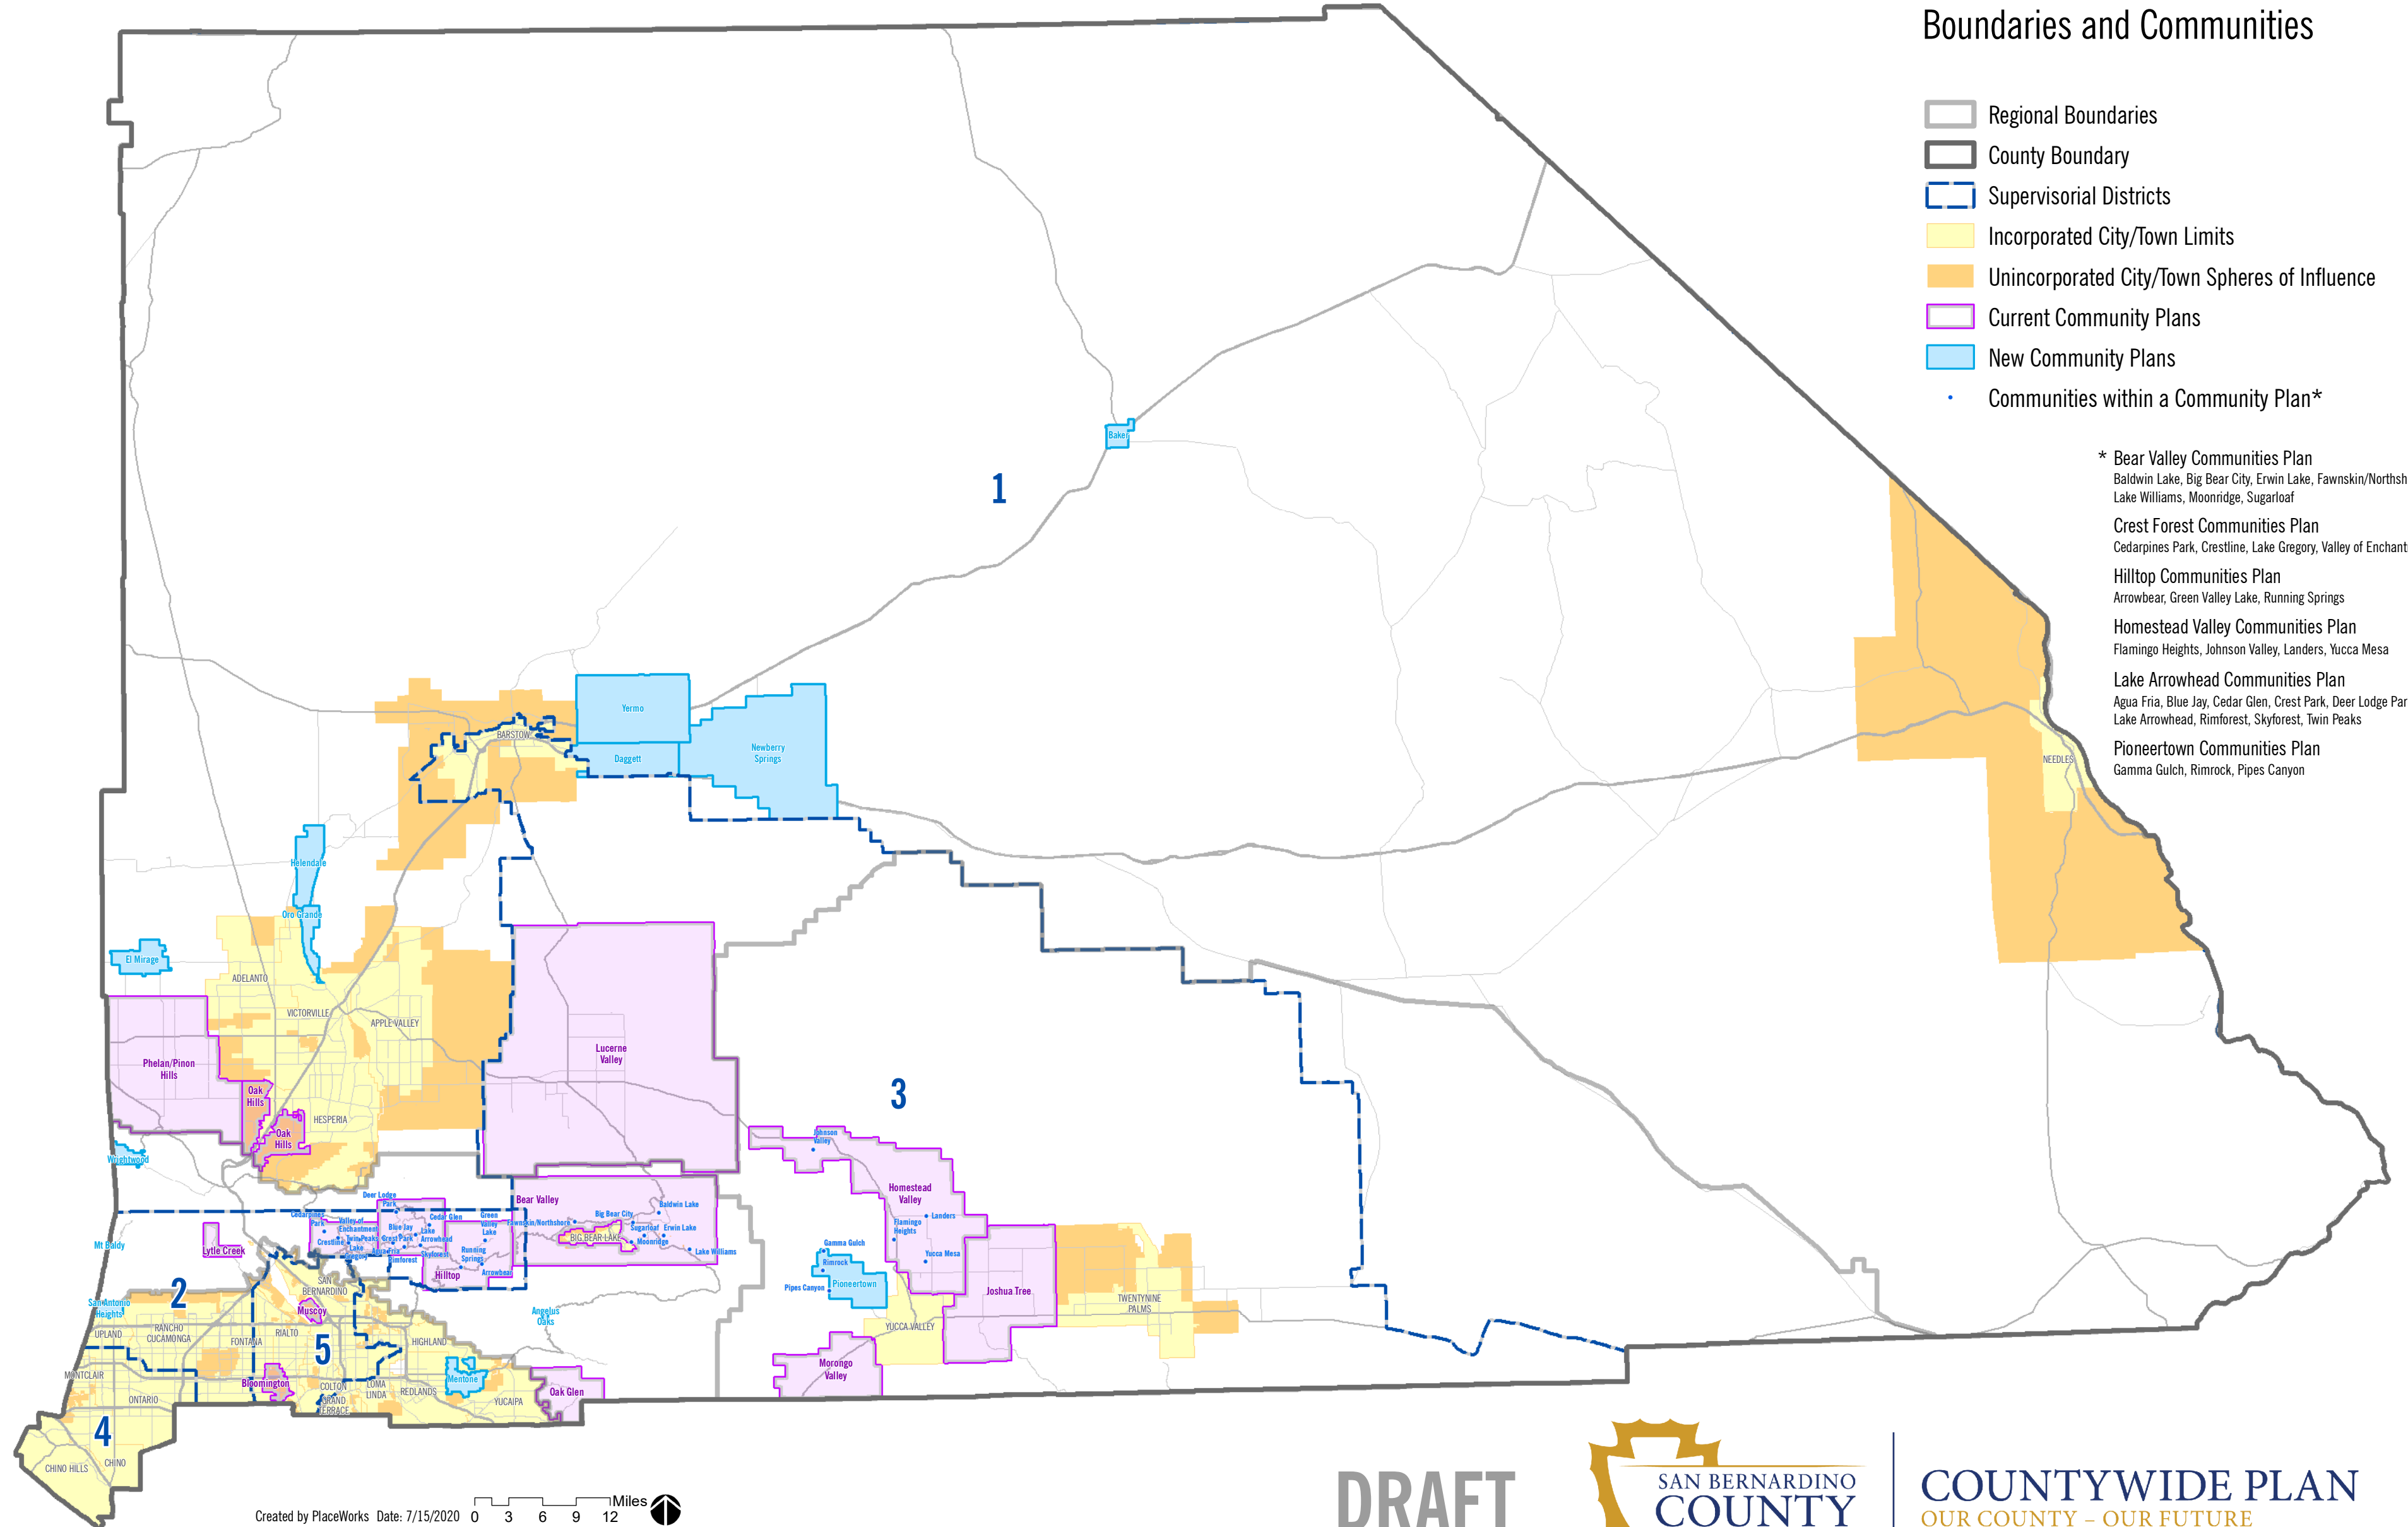

# Boundaries and Communities

- Regional Boundaries
- County Boundary
- Supervisorial Districts
- Incorporated City/Town Limits
- Unincorporated City/Town Spheres of Influence
- Current Community Plans
- New Community Plans
- Communities within a Community Plan\*

- \* Bear Valley Communities Plan  
Baldwin Lake, Big Bear City, Erwin Lake, Fawnskin/Northshore, Lake Williams, Moonridge, Sugarloaf
- Crest Forest Communities Plan  
Cedarpines Park, Crestline, Lake Gregory, Valley of Enchantment
- Hilltop Communities Plan  
Arrowbear, Green Valley Lake, Running Springs
- Homestead Valley Communities Plan  
Flamingo Heights, Johnson Valley, Landers, Yucca Mesa
- Lake Arrowhead Communities Plan  
Agua Fria, Blue Jay, Cedar Glen, Crest Park, Deer Lodge Park, Lake Arrowhead, Rimforest, Skyforest, Twin Peaks
- Pioneertown Communities Plan  
Gamma Gulch, Rimrock, Pipes Canyon

Created by PlaceWorks Date: 7/15/2020 0 3 6 9 12 Miles

**DRAFT**

**COUNTYWIDE PLAN**  
OUR COUNTY - OUR FUTURE