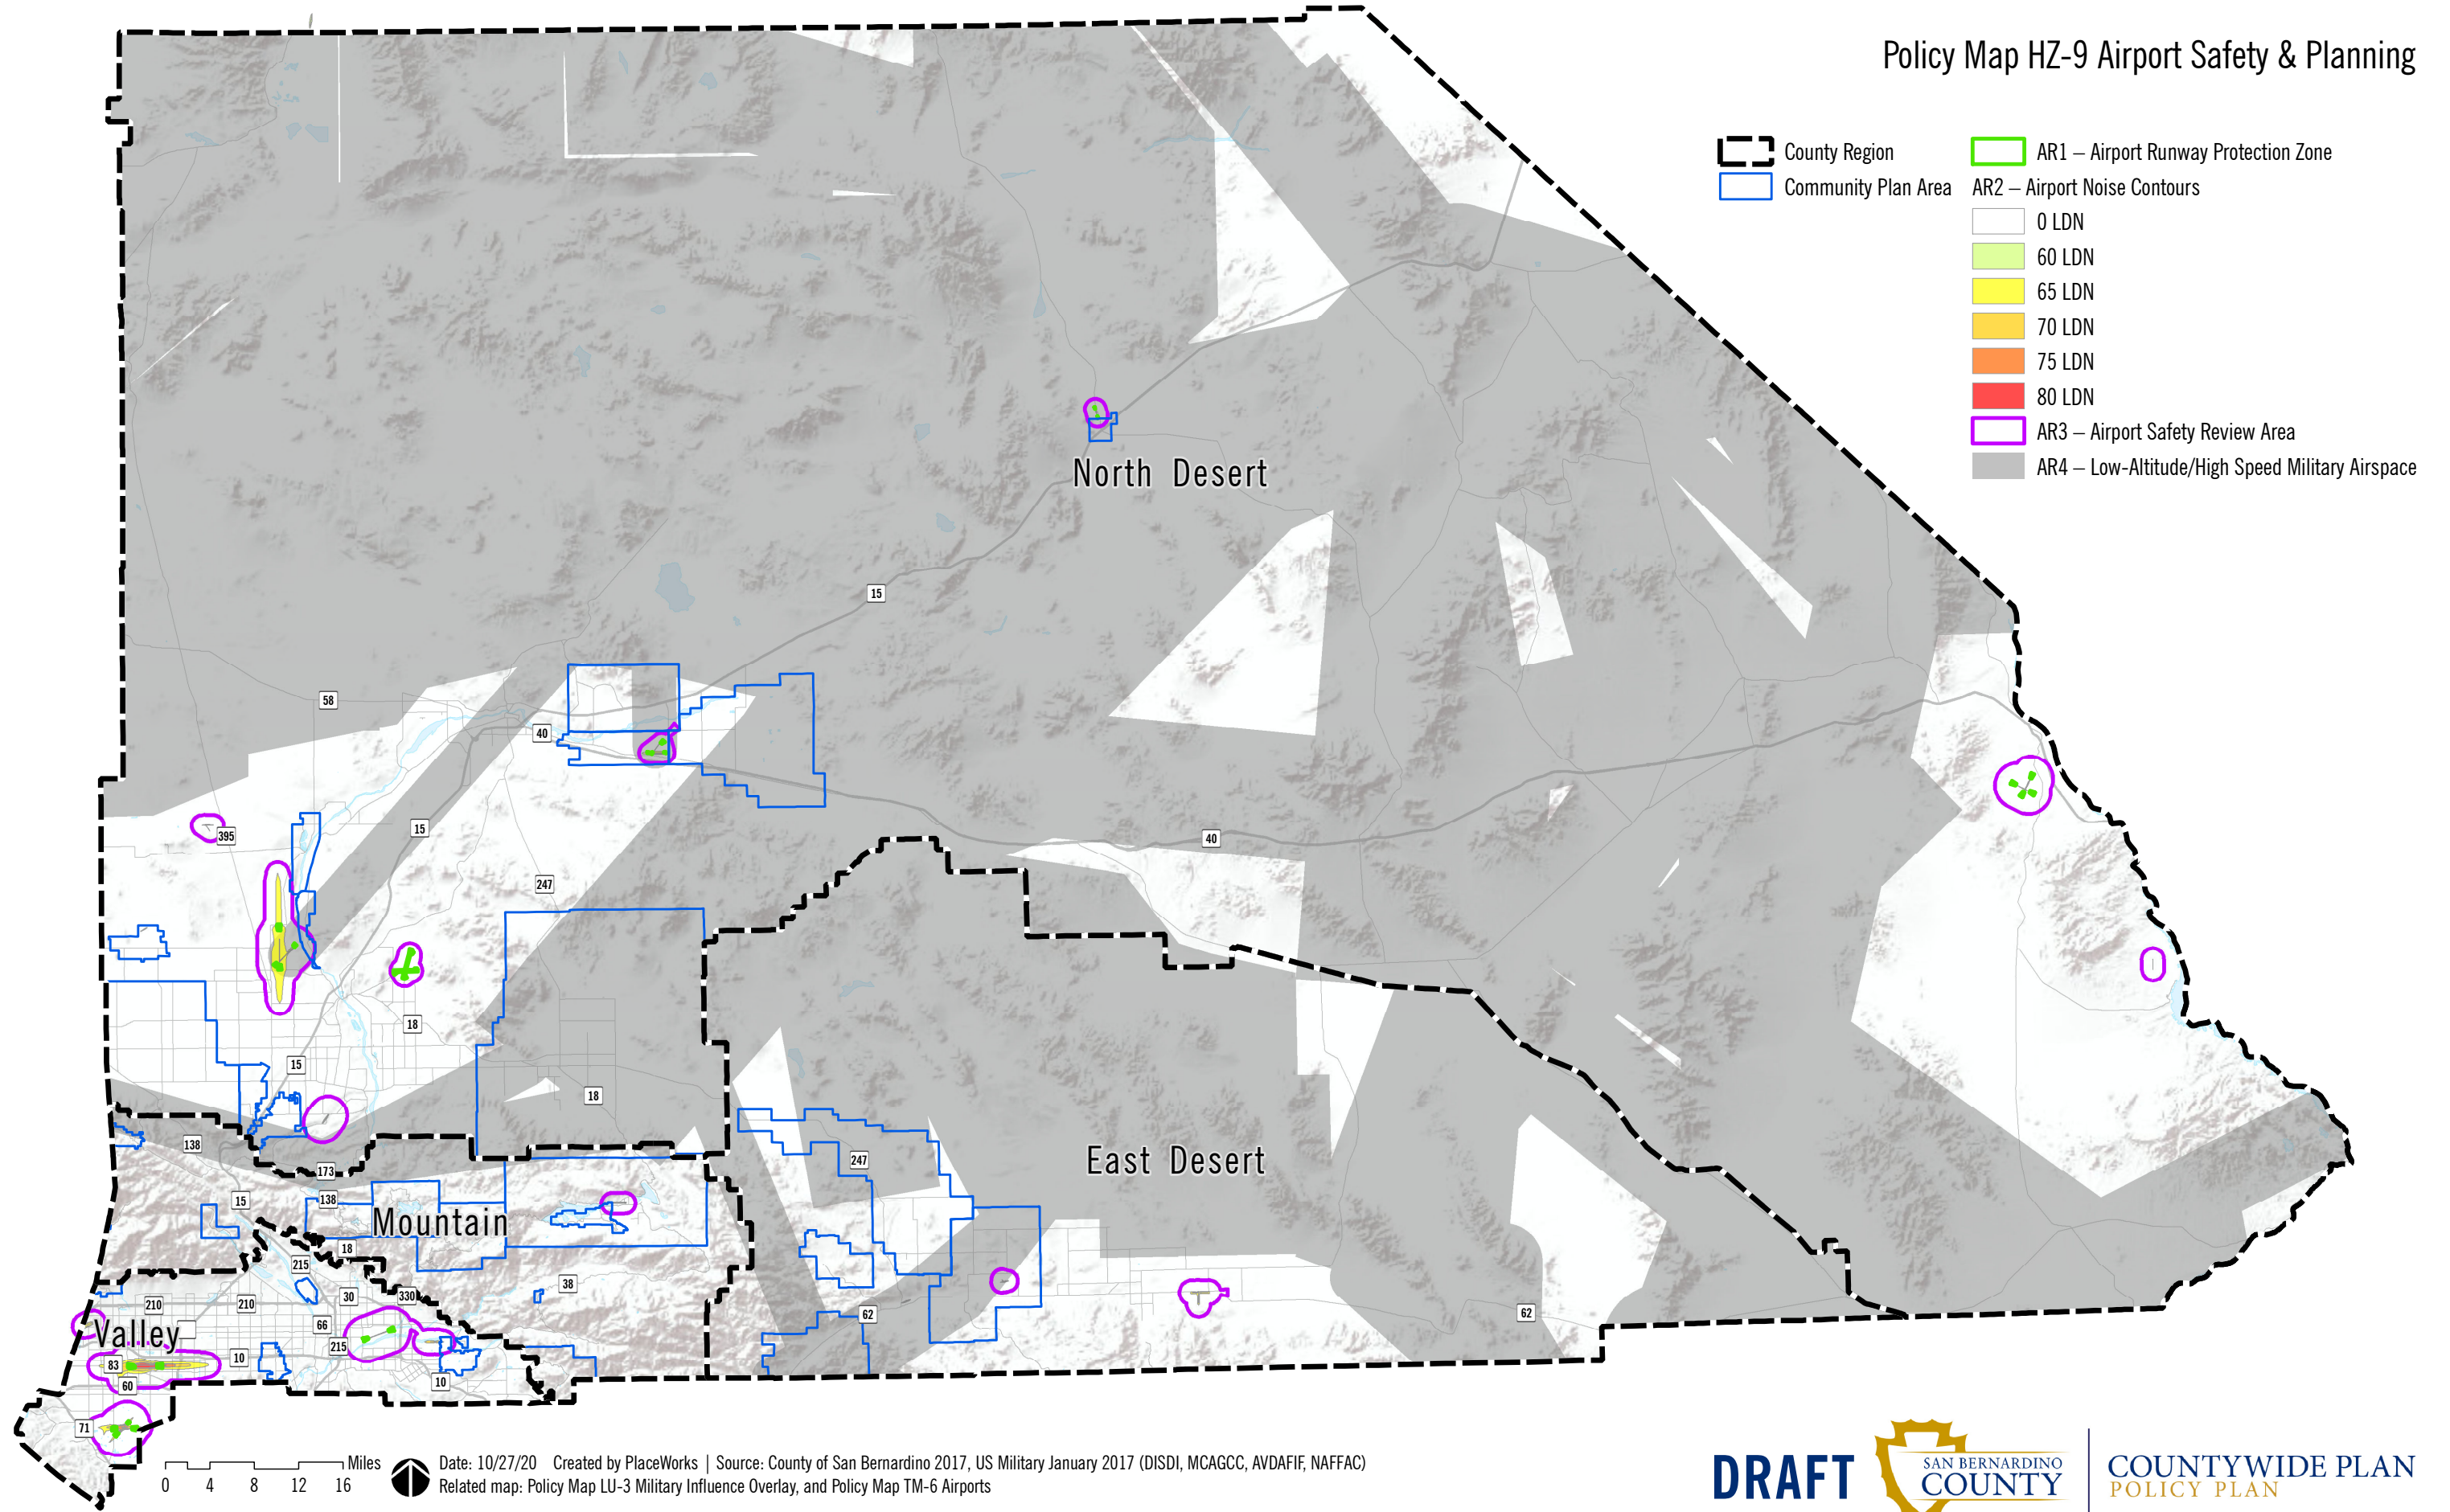

Policy Map HZ-9 Airport Safety & Planning

- County Region
- Community Plan Area
- AR1 – Airport Runway Protection Zone
- AR2 – Airport Noise Contours
 - 0 LDN
 - 60 LDN
 - 65 LDN
 - 70 LDN
 - 75 LDN
 - 80 LDN
- AR3 – Airport Safety Review Area
- AR4 – Low-Altitude/High Speed Military Airspace